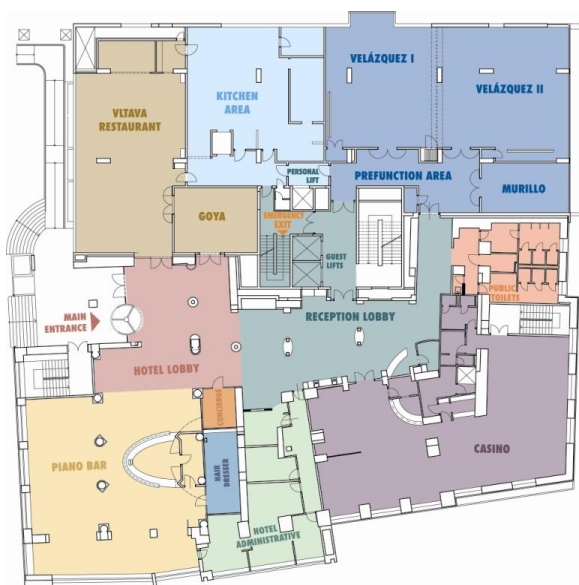

## *Hotel amenities and services*

- Non-smoking rooms and floors
- Executive floor and executive lounge
- 6 multi-functional meeting rooms with max. capacity of 200 persons
- Complimentary wireless internet access in all hotel premises including meeting rooms
- 2 working PC stations in the Hotel lobby
- Concierge and Business Centre services
- 24-hour room service
- Laundry and dry-cleaning services
- Baby-friendly programme
- Secured parking for up to 12 cars
- Limousine service
- Vltava Restaurant
- Piano Bar
- Thai Massage Centre & Spa
- Hairdressing salon
- Casino
- Golf service

## Conference rooms and meeting facilities

- 6 meeting rooms suitable both for business events and for private purposes
- All the meeting rooms fully air-conditioned
- Maximum capacity up to 200 delegates
- High-speed Internet connection (Wi-Fi) in all the conference rooms FREE OF CHARGE
- AV equipment, direct dial telephone lines
- Locks on all the doors
- Support services available, including florist, translation equipment, photographer

Name of Room										
	Theatre	Classroom	Cocktail	Banquet	Board table	U-shape	Area m <sup>2</sup>	Dimensions	Height	Floor
Velázquez I *	90	51	80	70	28	24	95	9,5 x 10	3,0	G
Velázquez II *	115	73	100	80	22	24	115	11,5 x 10	3,0	G
Velázquez I+II *	200	130	240	150	60	56	210	21 x 10	3,0	G
Picasso	100	79	130	80	34	34	135	12 x 7,5	3,0	-1
Murillo *	30	19	25	20	12	10	32	7,5 x 4,2	3,0	G
Goya	40	25	40	30	16	18	35	7 x 5	3,0	G
El Greco	-	-	-	-	12	-	27	4 x 6,8	3,0	6

\*Natural Daylight

Dimensions are approximate and in metre

G = Ground

**1 floor**

**- 1 floor**