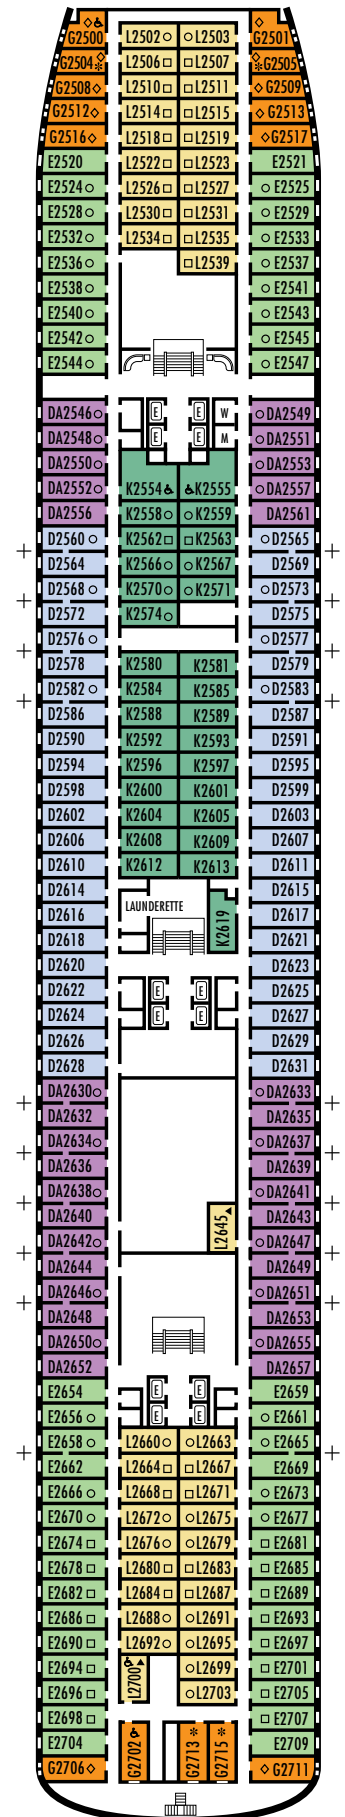

ms Volendam

DECK PLANS & STATEROOMS

The deck plans are color-coded by category of stateroom, and the category letter precedes the stateroom number in each room. All staterooms are equipped with DVD player, flat-panel television, telephone and multi-channel music.

Important Note: Not all staterooms within each category have the same furniture configuration and/or facilities. Appropriate symbols within the rooms on the deck plans describe differences from the stateroom descriptions below.

All information is subject to change.

STATEROOM SYMBOL LEGEND

- Shower only
- Bath tub & shower
- ▲ 2 lower beds or converts to 1 queen-size (no sofa bed)
- Triple (2 lower beds, 1 sofa bed)
- Quad (2 lower beds, 1 sofa bed, 1 upper)
- △ Partial sea view
- ☆ 2 lower beds not convertible to a queen-size
- × Fully obstructed view
- + Connecting rooms
- These staterooms have portholes instead of windows
- ♿ Suite S7034 is wheelchair accessible with bathtub & shower. Staterooms AA7088, AA7087, B6228, B6225, C6104, D3396, D3391, HH3431, HH3430, D3429, G2702, L2700, K2555, K2554, G2500, FF1964, FF1955, H1807, H1806, H1805, H1804 are wheelchair accessible, shower only.

OCEAN-VIEW STATEROOMS

D **DA** **E** **G**

Large: 2 lower beds convertible to 1 queen-size bed, bathtub & shower.

INTERIOR STATEROOMS

K **L**

Large: 2 lower beds convertible to 1 queen-size bed, shower.