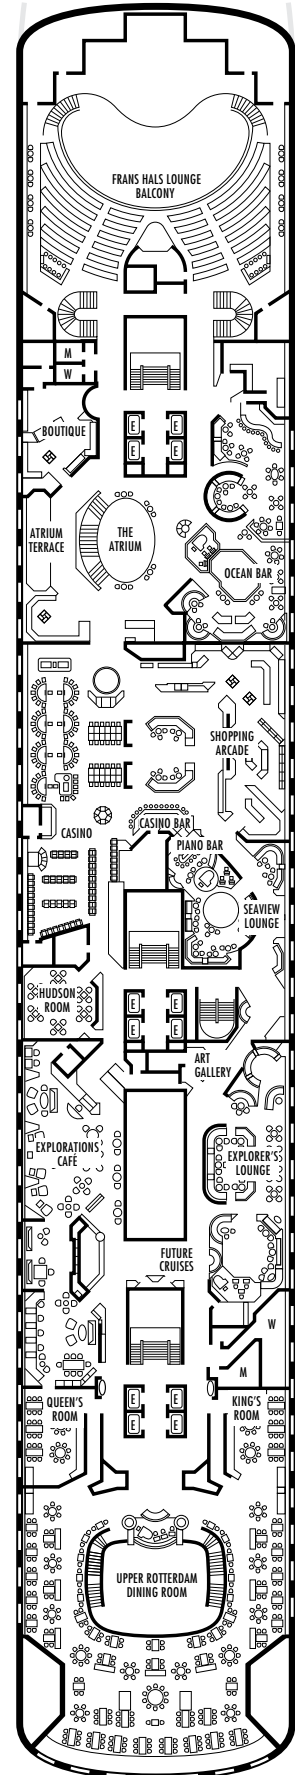

ms Volendam

DECK PLANS & STATEROOMS

The deck plans are color-coded by category of stateroom, and the category letter precedes the stateroom number in each room. All staterooms are equipped with DVD player, flat-panel television, telephone and multi-channel music.

Important Note: Not all staterooms within each category have the same furniture configuration and/or facilities. Appropriate symbols within the rooms on the deck plans describe differences from the stateroom descriptions below.

All information is subject to change.

STATEROOM SYMBOL LEGEND

- Shower only
- Bathtub & shower
- ▲ 2 lower beds or converts to 1 queen-size (no sofa bed)
- Triple (2 lower beds, 1 sofa bed)
- Quad (2 lower beds, 1 sofa bed, 1 upper)
- △ Partial sea view
- ☆ 2 lower beds not convertible to a queen-size
- × Fully obstructed view
- + Connecting rooms
- These staterooms have portholes instead of windows
- ♿ Suite S7034 is wheelchair accessible with bathtub & shower. Staterooms AA7088, AA7087, B6228, B6225, C6104, D3396, D3391, HH3431, HH3430, D3429, G2702, L2700, K2555, K2554, G2500, FF1964, FF1955, H1807, H1806, H1805, H1804 are wheelchair accessible, shower only.