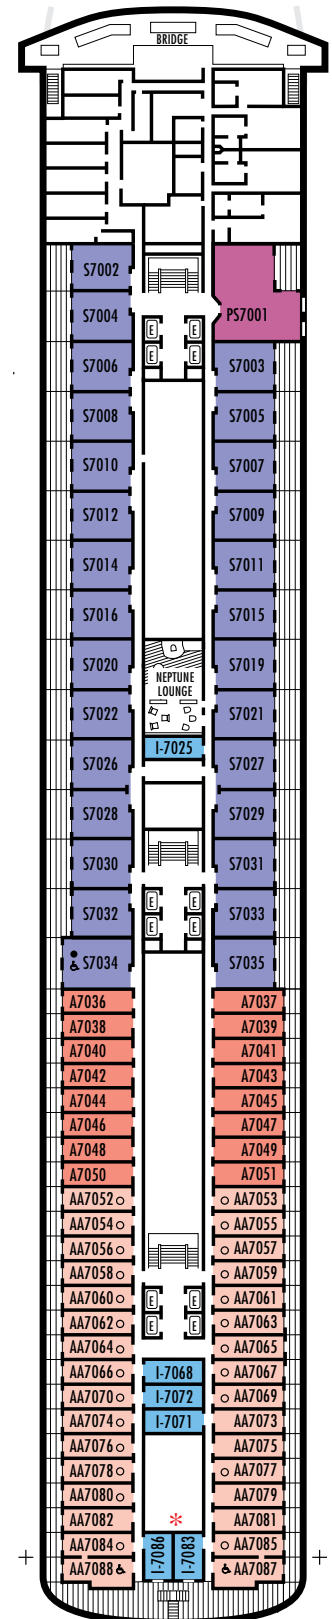

VERANDAH SUITES

PS
Penthouse Verandah Suites: Bedroom with 1 king-size bed, oversize whirlpool bath & shower, living room, dining room, dressing room, private verandah, pantry, 1 sofa bed for 2 persons, mini-bar, refrigerator, guest toilet, floor-to-ceiling windows.

S
Deluxe Verandah Suites: 2 lower beds convertible to 1 king-size bed, whirlpool bath & shower, large sitting area, dressing room, private verandah, 1 sofa bed for 2 persons, mini-bar, refrigerator, floor-to-ceiling windows.

A
Verandah Suites: 2 lower beds convertible to 1 queen-size bed, 1 sofa bed, whirlpool bath & shower, sitting area, private verandah, mini-bar, refrigerator, floor-to-ceiling windows.

AA
Verandah Suites: 2 lower beds convertible to 1 queen-size bed, whirlpool bath & shower, sitting area, private verandah, mini-bar, refrigerator, floor-to-ceiling windows.

INTERIOR STATEROOMS

I
Large: 2 lower beds convertible to 1 queen-size bed, shower.
*After Jan 1, 2011 staterooms I-7083 & I-7086 will be classified as categories DD7083 & DD7086.