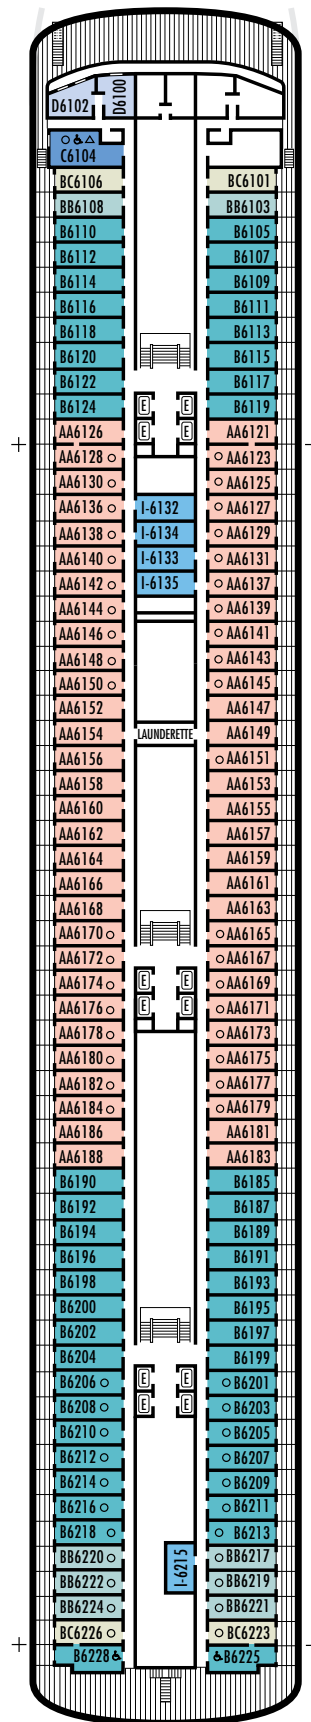

Important Note: Not all staterooms within each category have the same furniture configuration and/or facilities. Appropriate symbols within the rooms on the deck plans describe differences from the stateroom descriptions below.

All information is subject to change.

STATEROOM SYMBOL LEGEND

- Shower only
- Bath tub & shower
- ▲ 2 lower beds or converts to 1 queen-size (no sofa bed)
- Triple (2 lower beds, 1 sofa bed)
- Quad (2 lower beds, 1 sofa bed, 1 upper)
- △ Partial sea view
- ☆ 2 lower beds not convertible to a queen-size
- × Fully obstructed view
- + Connecting rooms
- These staterooms have portholes instead of windows
- ♿ Suite S7034 is wheelchair accessible with bathtub & shower. Staterooms AA7088, AA7087, B6228, B6225, C6104, D3396, D3391, HH3431, HH3430, D3429, G2702, L2700, K2555, K2554, G2500, FF1964, FF1955, H1807, H1806, H1805, H1804 are wheelchair accessible, shower only.

VERANDAH SUITES

AA B BB BC

Verandah Suites: 2 lower beds convertible to 1 queen-size bed, whirlpool bath & shower, sitting area, private verandah, mini-bar, refrigerator, floor-to-ceiling windows.

OCEAN-VIEW STATEROOMS

C D

Large: 2 lower beds convertible to 1 queen-size bed, bathtub & shower.

INTERIOR STATEROOMS

I

Large: 2 lower beds convertible to 1 queen-size bed, shower.