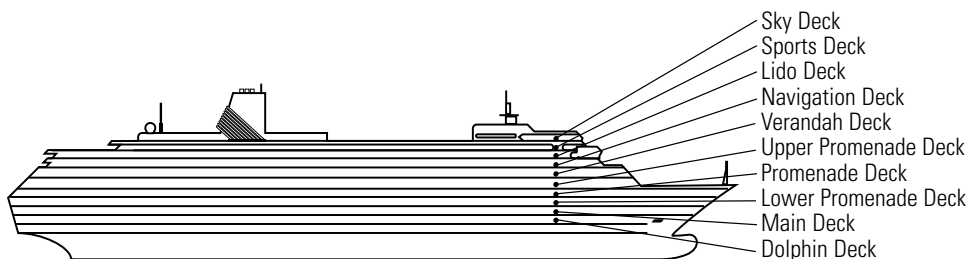

ms Volendam

DECK PLANS & STATEROOMS

The deck plans are color-coded by category of stateroom, and the category letter precedes the stateroom number in each room. All staterooms are equipped with DVD player, flat-panel television, telephone and multi-channel music.

Important Note: Not all staterooms within each category have the same furniture configuration and/or facilities. Appropriate symbols within the rooms on the deck plans describe differences from the stateroom descriptions below.

All information is subject to change.

STATEROOM SYMBOL LEGEND

- Shower only
- Bath tub & shower
- ▲ 2 lower beds or converts to 1 queen-size (no sofa bed)
- Triple (2 lower beds, 1 sofa bed)
- Quad (2 lower beds, 1 sofa bed, 1 upper)
- △ Partial sea view
- ☆ 2 lower beds not convertible to a queen-size
- × Fully obstructed view
- + Connecting rooms
- These staterooms have portholes instead of windows
- ♿ Suite S7034 is wheelchair accessible with bathtub & shower. Staterooms AA7088, AA7087, B6228, B6225, C6104, D3396, D3391, HH3431, HH3430, D3429, G2702, L2700, K2555, K2554, G2500, FF1964, FF1955, H1807, H1806, H1805, H1804 are wheelchair accessible, shower only.