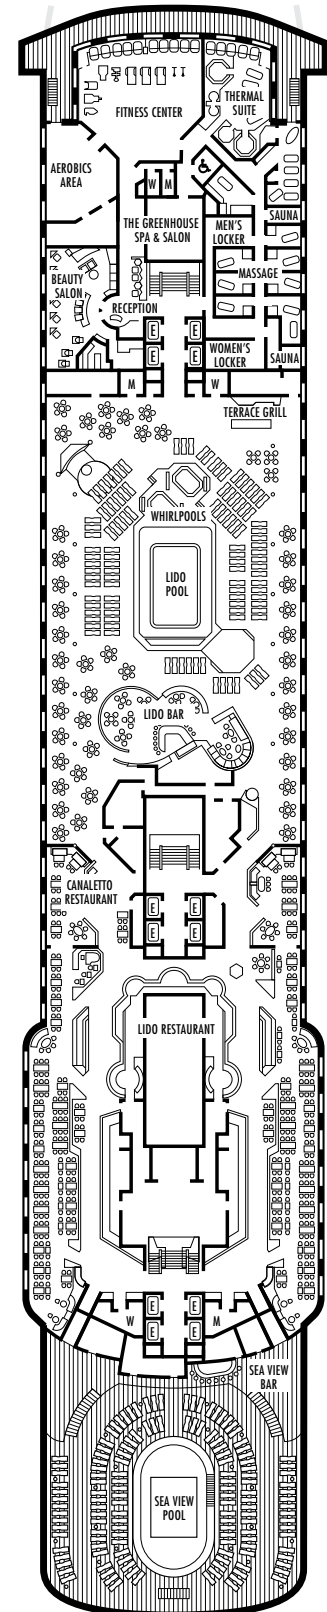

ms Volendam

DECK PLANS & STATEROOMS

The deck plans are color-coded by category of stateroom, and the category letter precedes the stateroom number in each room. All staterooms are equipped with DVD player, flat-panel television, telephone and multi-channel music.

Important Note: Not all staterooms within each category have the same furniture configuration and/or facilities. Appropriate symbols within the rooms on the deck plans describe differences from the stateroom descriptions below.

All information is subject to change.

STATEROOM SYMBOL LEGEND

- Shower only
- Bath tub & shower
- ▲ 2 lower beds or converts to 1 queen-size (no sofa bed)
- Triple (2 lower beds, 1 sofa bed)
- Quad (2 lower beds, 1 sofa bed, 1 upper)
- △ Partial sea view
- ☆ 2 lower beds not convertible to a queen-size
- × Fully obstructed view
- + Connecting rooms
- These staterooms have portholes instead of windows
- ♿ Suite S7034 is wheelchair accessible with bathtub & shower. Staterooms AA7088, AA7087, B6228, B6225, C6104, D3396, D3391, HH3431, HH3430, D3429, G2702, L2700, K2555, K2554, G2500, FF1964, FF1955, H1807, H1806, H1805, H1804 are wheelchair accessible, shower only.