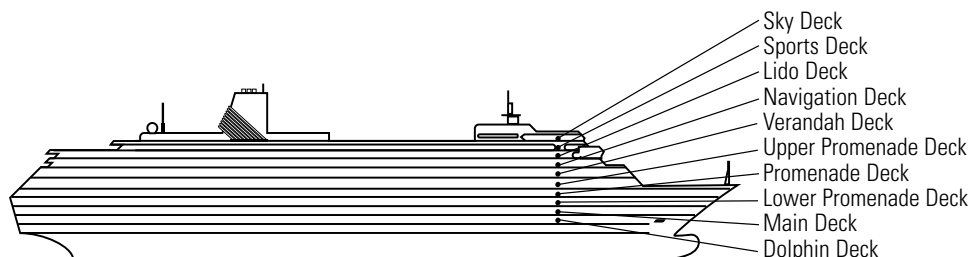

Important Note: Not all staterooms within each category have the same furniture configuration and/or facilities. Appropriate symbols within the rooms on the deck plans describe differences from the stateroom descriptions below.

All information is subject to change.

STATEROOM SYMBOL LEGEND

- Shower only
- Bath tub & shower
- ▲ 2 lower beds or converts to 1 queen-size (no sofa bed)
- Triple (2 lower beds, 1 sofa bed)
- Quad (2 lower beds, 1 sofa bed, 1 upper)
- △ Partial sea view
- ☆ 2 lower beds not convertible to a queen-size
- × Fully obstructed view
- + Connecting rooms
- These staterooms have portholes instead of windows
- ♿ Suite S7034 is wheelchair accessible with bathtub & shower. Staterooms AA7088, AA7087, B6228, B6225, C6104, D3396, D3391, HH3431, HH3430, D3429, G2702, L2700, K2555, K2554, G2500, FF1964, FF1955, H1807, H1806, H1805, H1804 are wheelchair accessible, shower only.

VERANDAH SUITES

AA B BB BC

Verandah Suites: 2 lower beds convertible to 1 queen-size bed, whirlpool bath & shower, sitting area, private verandah, mini-bar, refrigerator, floor-to-ceiling windows.

OCEAN-VIEW STATEROOMS

C D

Large: 2 lower beds convertible to 1 queen-size bed, bathtub & shower.

INTERIOR STATEROOMS

I

Large: 2 lower beds convertible to 1 queen-size bed, shower.