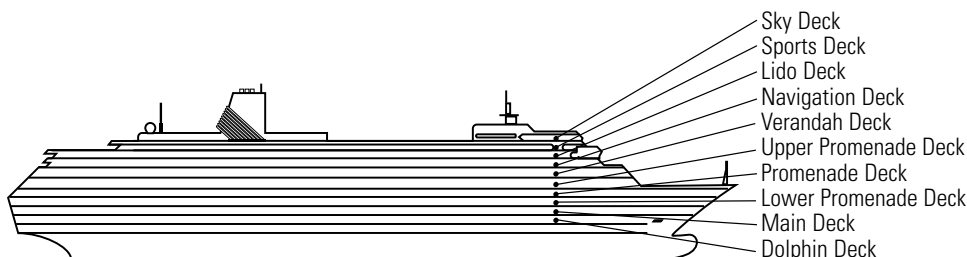

Important Note: Not all staterooms within each category have the same furniture configuration and/or facilities. Appropriate symbols within the rooms on the deck plans describe differences from the stateroom descriptions below.

All information is subject to change.

STATEROOM SYMBOL LEGEND

- Shower only
- Bath tub & shower
- ▲ 2 lower beds or converts to 1 queen-size (no sofa bed)
- Triple (2 lower beds, 1 sofa bed)
- Quad (2 lower beds, 1 sofa bed, 1 upper)
- △ Partial sea view
- ☆ 2 lower beds not convertible to a queen-size
- × Fully obstructed view
- + Connecting rooms
- These staterooms have portholes instead of windows
- ♿ Suite S7034 is wheelchair accessible with bathtub & shower. Staterooms AA7088, AA7087, B6228, B6225, C6104, D3396, D3391, HH3431, HH3430, D3429, G2702, L2700, K2555, K2554, G2500, FF1964, FF1955, H1807, H1806, H1805, H1804 are wheelchair accessible, shower only.

OCEAN-VIEW STATEROOMS

C **D** **DD**

Large: 2 lower beds convertible to 1 queen-size bed, bathtub & shower. All DD-category staterooms have partial sea views.

HH

Large: 2 lower beds convertible to 1 queen-size bed, bathtub & shower. All HH-category staterooms have fully obstructed views.

INTERIOR STATEROOMS

J **K**

Large: 2 lower beds convertible to 1 queen-size bed, shower.