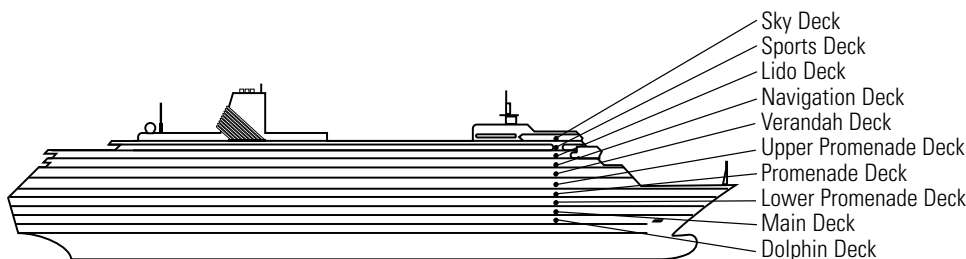

Important Note: Not all staterooms within each category have the same furniture configuration and/or facilities. Appropriate symbols within the rooms on the deck plans describe differences from the stateroom descriptions below.

All information is subject to change.

STATEROOM SYMBOL LEGEND

- Shower only
- Bath tub & shower
- ▲ 2 lower beds or converts to 1 queen-size (no sofa bed)
- Triple (2 lower beds, 1 sofa bed)
- Quad (2 lower beds, 1 sofa bed, 1 upper)
- △ Partial sea view
- ☆ 2 lower beds not convertible to a queen-size
- × Fully obstructed view
- + Connecting rooms
- These staterooms have portholes instead of windows
- ♿ Suite S7034 is wheelchair accessible with bathtub & shower. Staterooms AA7088, AA7087, B6228, B6225, C6104, D3396, D3391, HH3431, HH3430, D3429, G2702, L2700, K2555, K2554, G2500, FF1964, FF1955, H1807, H1806, H1805, H1804 are wheelchair accessible, shower only.

OCEAN-VIEW STATEROOMS

E EE F FF H

Large: 2 lower beds convertible to 1 queen-size bed, bathtub & shower.

INTERIOR STATEROOMS

M MM

Large: 2 lower beds convertible to 1 queen-size bed, 1 sofa bed, shower.

N NN

Standard: 2 lower beds convertible to 1 queen-size bed, 1 sofa bed & pullman upper, shower.