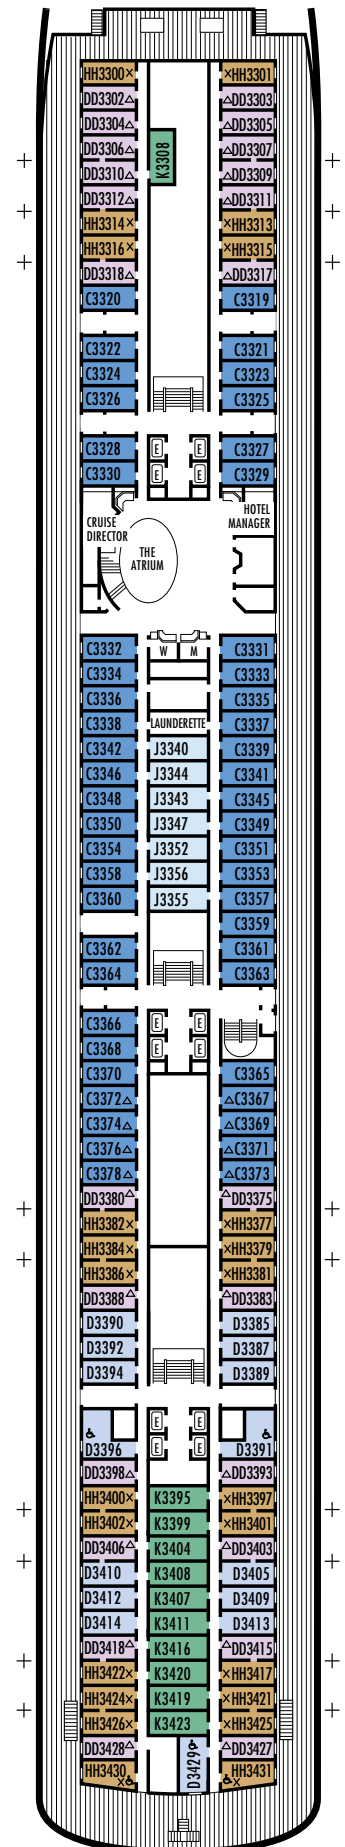

Important Note: Not all staterooms within each category have the same furniture configuration and/or facilities. Appropriate symbols within the rooms on the deck plans describe differences from the stateroom descriptions below.

All information is subject to change.

STATEROOM SYMBOL LEGEND

- Shower only
- Bath tub & shower
- ▲ 2 lower beds or converts to 1 queen-size (no sofa bed)
- Triple (2 lower beds, 1 sofa bed)
- Quad (2 lower beds, 1 sofa bed, 1 upper)
- △ Partial sea view
- ☆ 2 lower beds not convertible to a queen-size
- × Fully obstructed view
- + Connecting rooms
- These staterooms have portholes instead of windows
- ♿ Suite S7034 is wheelchair accessible with bathtub & shower. Staterooms AA7088, AA7087, B6228, B6225, C6104, D3396, D3391, HH3431, HH3430, D3429, G2702, L2700, K2555, K2554, G2500, FF1964, FF1955, H1807, H1806, H1805, H1804 are wheelchair accessible, shower only.

OCEAN-VIEW STATEROOMS

C **D** **DD**

Large: 2 lower beds convertible to 1 queen-size bed, bathtub & shower. All DD-category staterooms have partial sea views.

HH

Large: 2 lower beds convertible to 1 queen-size bed, bathtub & shower. All HH-category staterooms have fully obstructed views.

INTERIOR STATEROOMS

J **K**

Large: 2 lower beds convertible to 1 queen-size bed, shower.