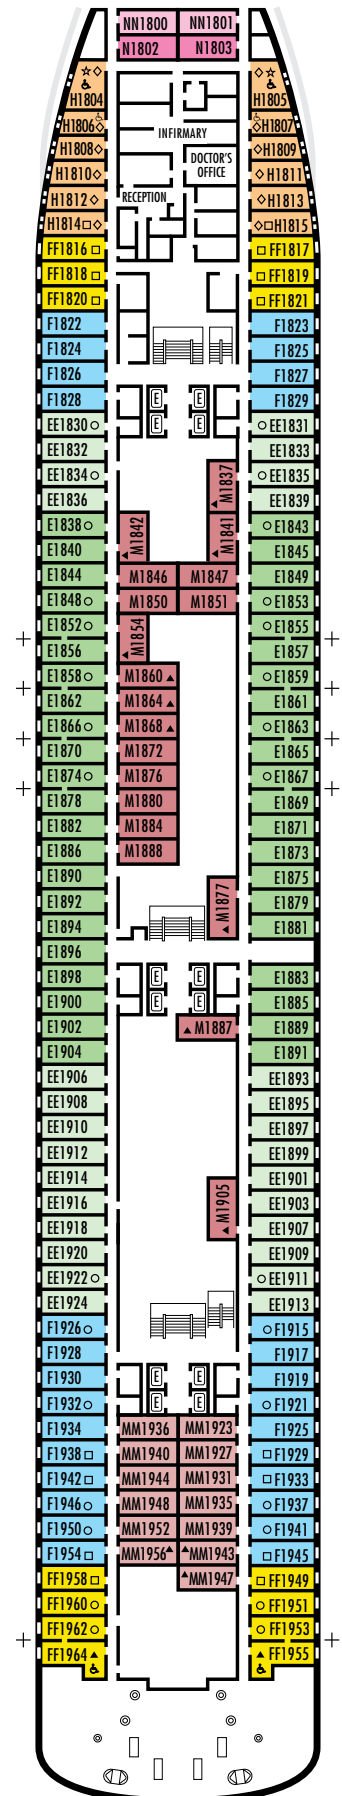

### STATEROOM SYMBOL LEGEND

- \* Shower only
- Bath tub & shower
- ▲ 2 lower beds or converts to 1 queen-size (no sofa bed)
- Triple (2 lower beds, 1 sofa bed)
- Quad (2 lower beds, 1 sofa bed, 1 upper)
- △ Partial sea view
- ☆ 2 lower beds not convertible to a queen-size
- × Fully obstructed view
- + Connecting rooms
- ◇ These staterooms have portholes instead of windows
- ♿ Suite S7034 is wheelchair accessible with bathtub & shower. Staterooms AA7088, AA7087, B6228, B6225, C6104, D3396, D3391, HH3431, HH3430, D3429, G2702, L2700, K2555, K2554, G2500, FF1964, FF1955, H1807, H1806, H1805, H1804 are wheelchair accessible, shower only.

### OCEAN-VIEW STATEROOMS

E EE F FF H

**Large:** 2 lower beds convertible to 1 queen-size bed, bathtub & shower.

### INTERIOR STATEROOMS

M MM

**Large:** 2 lower beds convertible to 1 queen-size bed, 1 sofa bed, shower.

N NN

**Standard:** 2 lower beds convertible to 1 queen-size bed, 1 sofa bed & pullman upper, shower.

## DECK 1—DOLPHIN DECK Staterooms 1800–1964