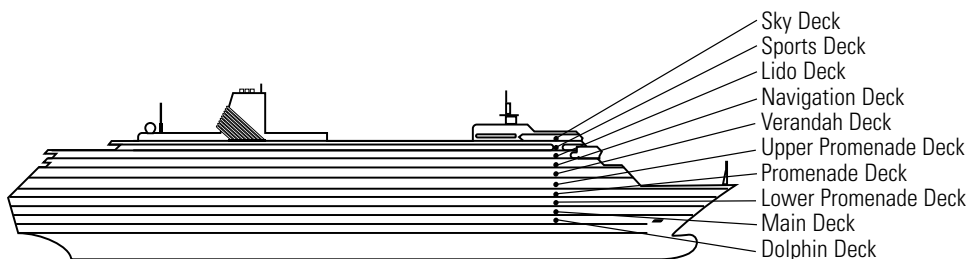

ms Volendam

DECK PLANS & STATEROOMS

The deck plans are color-coded by category of stateroom, and the category letter precedes the stateroom number in each room. All staterooms are equipped with DVD player, flat-panel television, telephone and multi-channel music.

Important Note: Not all staterooms within each category have the same furniture configuration and/or facilities. Appropriate symbols within the rooms on the deck plans describe differences from the stateroom descriptions below.

All information is subject to change.

STATEROOM SYMBOL LEGEND

- Shower only
- Bath tub & shower
- ▲ 2 lower beds or converts to 1 queen-size (no sofa bed)
- Triple (2 lower beds, 1 sofa bed)
- Quad (2 lower beds, 1 sofa bed, 1 upper)
- △ Partial sea view
- ☆ 2 lower beds not convertible to a queen-size
- × Fully obstructed view
- + Connecting rooms
- These staterooms have portholes instead of windows
- ♿ Suite S7034 is wheelchair accessible with bathtub & shower. Staterooms AA7088, AA7087, B6228, B6225, C6104, D3396, D3391, HH3431, HH3430, D3429, G2702, L2700, K2555, K2554, G2500, FF1964, FF1955, H1807, H1806, H1805, H1804 are wheelchair accessible, shower only.

OCEAN-VIEW STATEROOMS

D **DA** **E** **G**

Large: 2 lower beds convertible to 1 queen-size bed, bathtub & shower.

INTERIOR STATEROOMS

K **L**

Large: 2 lower beds convertible to 1 queen-size bed, shower.